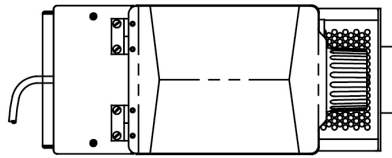

Plumbing Requirements

PSI	kPa	Fitting Supplied	Water Flow Required (GPM)
-	-	-	-

CAD Drawings

2D	Revit	KLC
●		

WARNING:

BUNN® reserves the right to change specifications and product design without notice. Such revisions do not entitle the buyer to corresponding changes, improvements, additions or replacements for previously purchased equipment. For most current specifications and other info visit bunn.com.

Last Updated:
07/08/2025

Unit			Shipping					
	Height	Width	Depth	Height	Width	Depth	Weight	Volume
English	27.2 in.	7.4 in.	17.2 in.	31.4 in.	11.8 in.	21.1 in.	-	4.507 ft ³
Metric	69.1 cm	18.8 cm	43.7 cm	79.7 cm	29.8 cm	53.7 cm	-	0.128 m ³