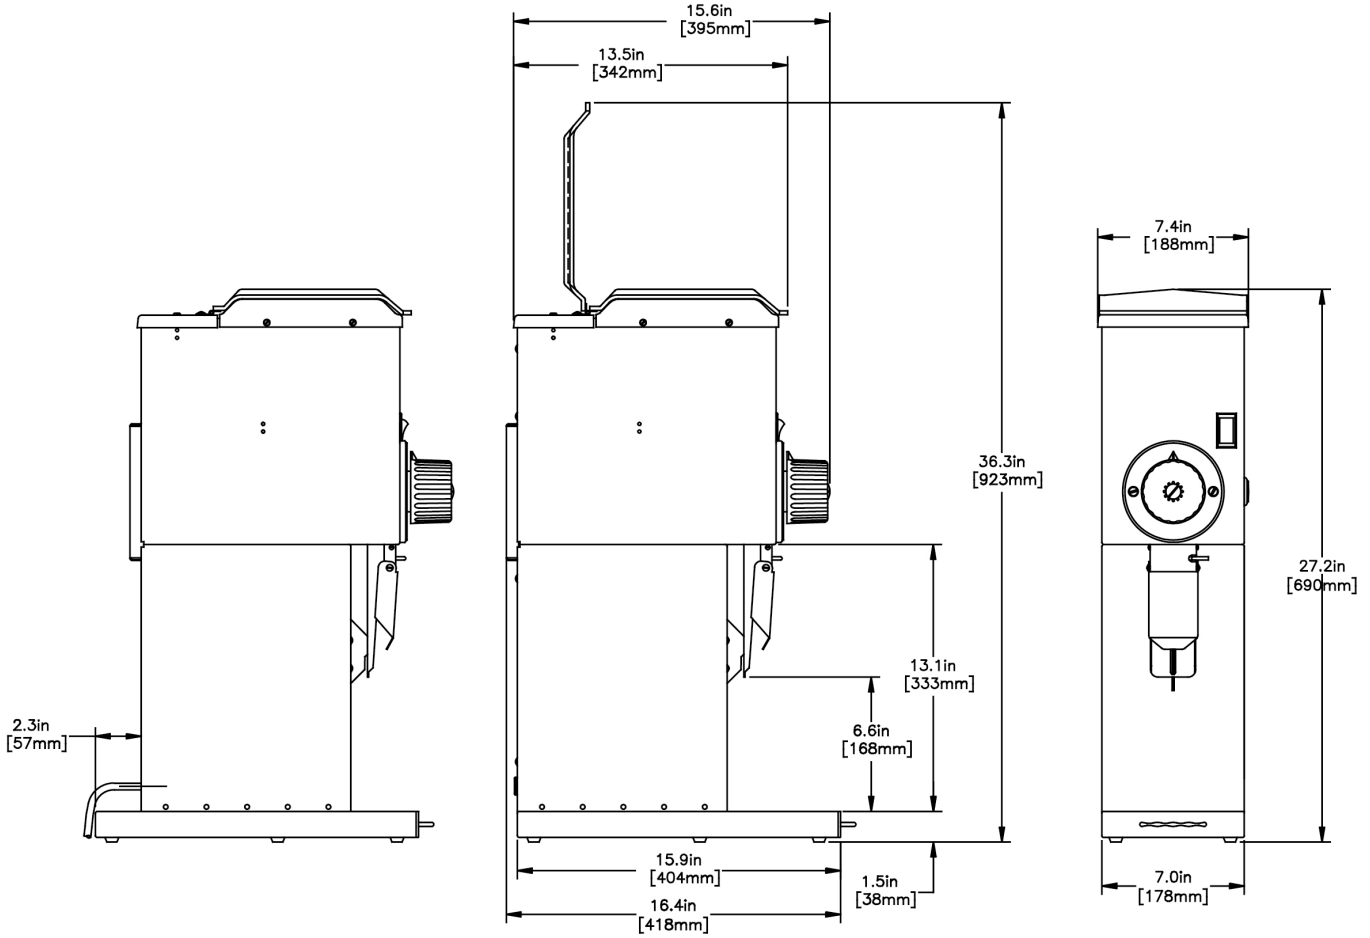

Last Updated:
07/08/2025

Unit			Shipping					
	Height	Width	Depth	Height	Width	Depth	Weight	Volume
English	27.2 in.	7.4 in.	17.2 in.	31.4 in.	11.8 in.	21.1 in.	-	4.507 ft ³
Metric	69.1 cm	18.8 cm	43.7 cm	79.7 cm	29.8 cm	53.7 cm	-	0.128 m ³