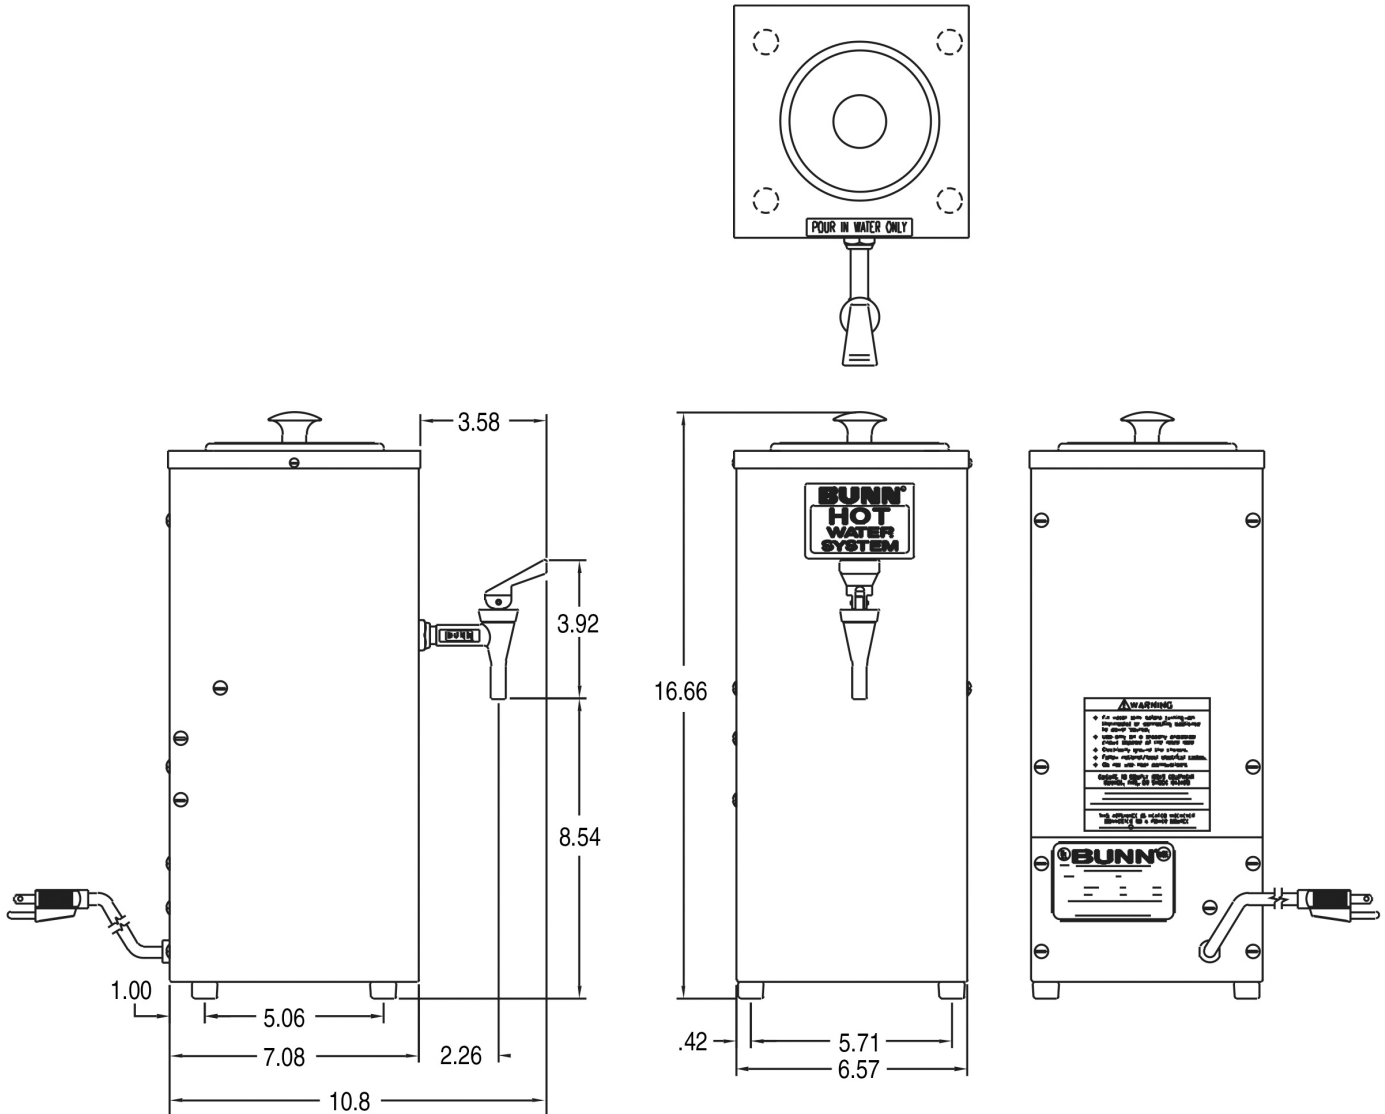

Agency:

Specifications

Product #: 02550.6000

Temp. Setting: 200°F (93.333°C)

Water Access: Not Plumbed

Finish: Stainless

Faucet: Upper

Additional Features

Plumbing Requirements

PSI	kPa	Fitting Supplied	Water Flow Required (GPM)
-	-	-	-

CAD Drawings

2D	Revit	KLC
●		

WARNING:

BUNN® reserves the right to change specifications and product design without notice. Such revisions do not entitle the buyer to corresponding changes, improvements, additions or replacements for previously purchased equipment. For most current specifications and other info visit bunn.com.

Last Updated:
07/08/2025

Unit				Shipping				
	Height	Width	Depth	Height	Width	Depth	Weight	Volume
English	16.9 in.	6.5 in.	10.8 in.	-	-	-	-	-
Metric	42.9 cm	16.5 cm	27.4 cm	-	-	-	-	-

BUNN® reserves the right to change specifications and product design without notice. Such revisions do not entitle the buyer to corresponding changes, improvements, additions or replacements for previously purchased equipment. For most current specifications and other info visit bunn.com.