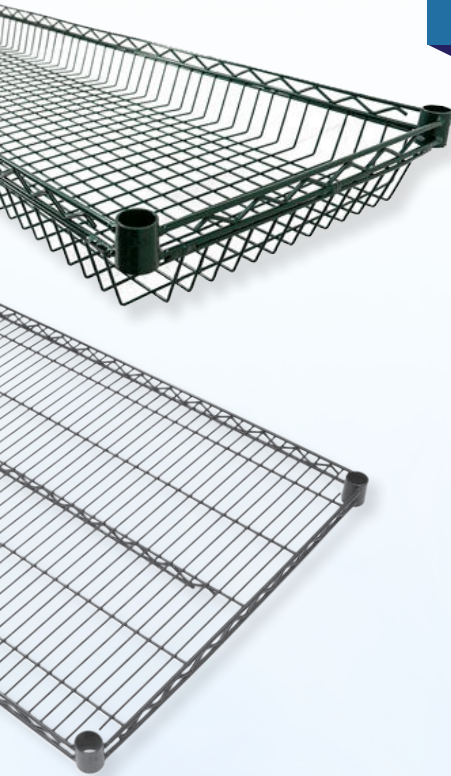

POST SIZES - DARK GREEN

SKU	DESCRIPTION	SKU	DESCRIPTION
99999-050	Epoxy Post 8" with Leveler	50000-106	Epoxy Post 34" w/o Leveler
50000-071	Epoxy Post 13" with Leveler	50000-107	Epoxy Post 54" w/o Leveler
50000-146	Epoxy Post 34" with Leveler	50000-108	Epoxy Post 64" w/o Leveler
50000-053	Epoxy Post 54" with Leveler	50000-109	Epoxy Post 72" w/o Leveler
50000-044	Epoxy Post 64" with Leveler	50000-110	Epoxy Post 74" w/o Leveler
50000-045	Epoxy Post 72" with Leveler	50000-111	Epoxy Post 84" w/o Leveler
50000-072	Epoxy Post 74" with Leveler		
50000-046	Epoxy Post 84" with Leveler		

POST SIZES - BLACK

SKU	DESCRIPTION	SKU	DESCRIPTION
89000-001	Epoxy Post 64" with Leveler	89000-003	Epoxy Post 74" w/ Leveler
89000-002	Epoxy Post 72" with Leveler	89000-004	Epoxy Post 84" w/ Leveler

BASKET SHELF SIZES - DARK GREEN

SKU	DESCRIPTION	SKU	DESCRIPTION
17000-428	Epoxy Shelf 18" x 36"	17000-429	Epoxy Shelf 18" x 48"