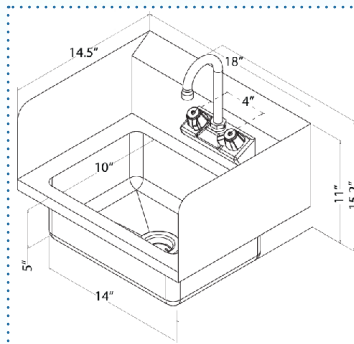

SINKS

Fabricated Hand Sinks

Fabricated Hand Sinks

- Constructed from premium 18-Gauge, 304 Stainless Steel
- Includes 4" low-lead gooseneck faucet and 1.5" drain basket
- NSF certified for sanitation and safety

SKU	DESCRIPTION	BOWL DIMENSIONS (LWH)	DIMENSIONS	GROSS WEIGHT
56000-068	Fabricated Wall Mounted Hand Sink with 4" Faucet & Drain Basket	10" x 14" x 5" 254 x 355.6 x 127mm	14.5" x 18" x 11" (15.25" Including Faucet) 368 x 457 x 379.4 mm (387mm)	5.6 kg.
56000-069	Fabricated Wall Mounted Hand Sink with Side Splash, 4" Faucet, & Drain Basket	10" x 14" x 5" 254 x 355.6 x 127 mm	14.5" x 18" x 11" (15.25" Including Faucet) 368 x 457 x 279.4 mm (387mm)	6.8 kg.
16000-186	Fabricated Stainless Steel Handsink with Bowl Size	10" x 14" x 5" 254 x 355.6 x 127 mm	14.5" x 18" x 11" 368 x 457 x 279.4 mm	4.2 kg.
15000-145	Wall Mounted Hand Sink with 4" Low Lead Gooseneck Faucet	n/a	16" x 12" x 13" 406 x 304.8 x 330.2 mm	4.6 kg.
15000-680	Faucet for 56000-068 & 56000-069	n/a	n/a	n/a

56000-069