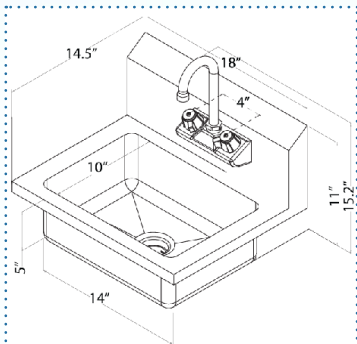

SINKS

Fabricated Hand Sinks

Fabricated Hand Sinks

- Constructed from premium 18-Gauge, 304 Stainless Steel
- Includes 4" low-lead gooseneck faucet and 1.5" drain basket
- NSF certified for sanitation and safety

SKU	DESCRIPTION	BOWL DIMENSIONS (LWH)	DIMENSIONS	GROSS WEIGHT
56000-068	Fabricated Wall Mounted Hand Sink with 4" Faucet & Drain Basket	10" x 14" x 5" 254 x 355.6 x 127mm	14.5" x 18" x 11" (15.25" Including Faucet) 368 x 457 x 379.4 mm (387mm)	5.6 kg.
56000-069	Fabricated Wall Mounted Hand Sink with Side Splash, 4" Faucet, & Drain Basket	10" x 14" x 5" 254 x 355.6 x 127 mm	14.5" x 18" x 11" (15.25" Including Faucet) 368 x 457 x 279.4 mm (387mm)	6.8 kg.
16000-186	Fabricated Stainless Steel Handsink with Bowl Size	10" x 14" x 5" 254 x 355.6 x 127 mm	14.5" x 18" x 11" 368 x 457 x 279.4 mm	4.2 kg.
15000-145	Wall Mounted Hand Sink with 4" Low Lead Gooseneck Faucet	n/a	16" x 12" x 13" 406 x 304.8 x 330.2 mm	4.6 kg.
15000-680	Faucet for 56000-068 & 56000-069	n/a	n/a	n/a