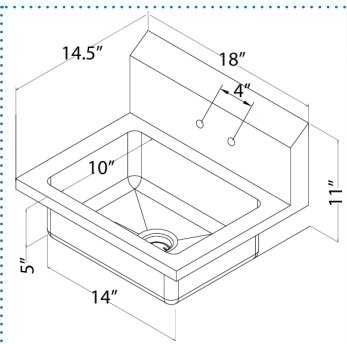

SINKS

Fabricated Hand Sinks

Fabricated Hand Sinks

- Constructed from premium 18-Gauge, 304 Stainless Steel
- Includes 4" low-lead gooseneck faucet and 1.5" drain basket
- NSF certified for sanitation and safety

SKU	DESCRIPTION	BOWL DIMENSIONS (LWH)	DIMENSIONS	GROSS WEIGHT
56000-068	Fabricated Wall Mounted Hand Sink with 4" Faucet & Drain Basket	10" x 14" x 5" 254 x 355.6 x 127mm	14.5" x 18" x 11" (15.25" Including Faucet) 368 x 457 x 379.4 mm (387mm)	5.6 kg.
56000-069	Fabricated Wall Mounted Hand Sink with Side Splash, 4" Faucet, & Drain Basket	10" x 14" x 5" 254 x 355.6 x 127 mm	14.5" x 18" x 11" (15.25" Including Faucet) 368 x 457 x 279.4 mm (387mm)	6.8 kg.
16000-186	Fabricated Stainless Steel Handsink with Bowl Size	10" x 14" x 5" 254 x 355.6 x 127 mm	14.5" x 18" x 11" 368 x 457 x 279.4 mm	4.2 kg.
15000-145	Wall Mounted Hand Sink with 4" Low Lead Gooseneck Faucet	n/a	16" x 12" x 13" 406 x 304.8 x 330.2 mm	4.6 kg.
15000-680	Faucet for 56000-068 & 56000-069	n/a	n/a	n/a

16000-186