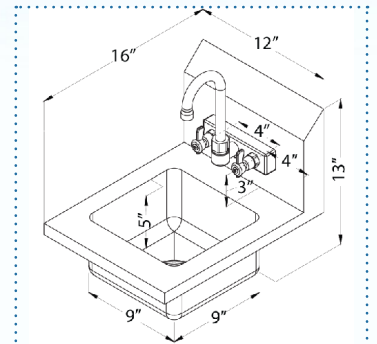

SINKS

Fabricated Hand Sinks

Fabricated Hand Sinks

- Constructed from premium 18-Gauge, 304 Stainless Steel
- Includes 4" low-lead gooseneck faucet and 1.5" drain basket
- NSF certified for sanitation and safety

SKU	DESCRIPTION	BOWL DIMENSIONS (LWH)	DIMENSIONS	GROSS WEIGHT
56000-068	Fabricated Wall Mounted Hand Sink with 4" Faucet & Drain Basket	10" x 14" x 5" 254 x 355.6 x 127mm	14.5" x 18" x 11" (15.25" Including Faucet) 368 x 457 x 379.4 mm (387mm)	5.6 kg.
56000-069	Fabricated Wall Mounted Hand Sink with Side Splash, 4" Faucet, & Drain Basket	10" x 14" x 5" 254 x 355.6 x 127 mm	14.5" x 18" x 11" (15.25" Including Faucet) 368 x 457 x 279.4 mm (387mm)	6.8 kg.
16000-186	Fabricated Stainless Steel Handsink with Bowl Size	10" x 14" x 5" 254 x 355.6 x 127 mm	14.5" x 18" x 11" 368 x 457 x 279.4 mm	4.2 kg.
15000-145	Wall Mounted Hand Sink with 4" Low Lead Gooseneck Faucet	n/a	16" x 12" x 13" 406 x 304.8 x 330.2 mm	4.6 kg.
15000-680	Faucet for 56000-068 & 56000-069	n/a	n/a	n/a

15000-145