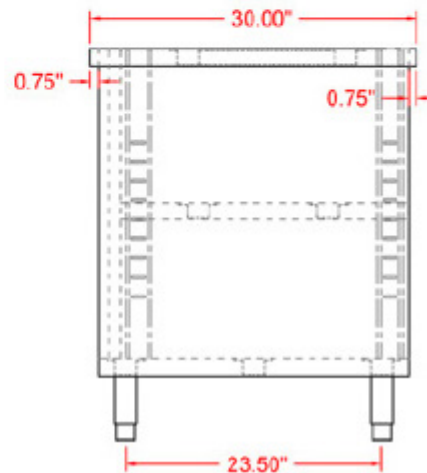

*Product may not be exactly as shown.

TECHNICAL DRAWINGS AND DIMENSIONS FOR
ZANDUCO 24" X 60" WORKTABLE WITH CABINETS AND SLIDING DOORS

ITEM	12000-333
LOAD CAPACITY	480 LBS. / 217.7 KG.
WEIGHT	198 LBS. / 90 KG.
DIMENSIONS (DWH)	24" X 72" X 36" 609.6 X 1828.8 X 914.4 MM
GROSS WEIGHT	207 LBS. / 93.89 KG.
GROSS DIMENSIONS	25" X 31" X 74" 635 X 787.4 X 1879.6 MM

*Product may not be exactly as shown.

TECHNICAL DRAWINGS AND DIMENSIONS FOR

ZANDUCO 24" X 72" WORKTABLE WITH CABINETS AND SLIDING DOORS

ITEM	12000-334
LOAD CAPACITY	350 LBS. / 159 KG.
WEIGHT	159 LBS. / 72 KG.
DIMENSIONS (DWH)	30" X 48" X 36" 762 X 1219.2 X 914.4 MM
GROSS WEIGHT	168 LBS. / 76 KG.
GROSS DIMENSIONS	31" X 31" X 50" 635 X 787.4 X 1968.5 MM

*Product may not be exactly as shown.

TECHNICAL DRAWINGS AND DIMENSIONS FOR

ZANDUCO 30" X 48" WORKTABLE WITH CABINETS AND SLIDING DOORS

ITEM	12000-335
LOAD CAPACITY	380 LBS. / 172 KG.
WEIGHT	190 LBS. / 86 KG.
DIMENSIONS (DWH)	30" X 60" X 36" 762 X 1524 X 914.4 MM
GROSS WEIGHT	199 LBS. / 90 KG.
GROSS DIMENSIONS	31" X 31" X 62" 635 X 787.4 X 1574.8 MM

*Product may not be exactly as shown.

TECHNICAL DRAWINGS AND DIMENSIONS FOR
ZANDUCO 30" X 60" WORKTABLE WITH CABINETS AND SLIDING DOORS

ITEM	12000-336
LOAD CAPACITY	480 LBS. / 217.7 KG.
WEIGHT	219 LBS. / 99 KG.
DIMENSIONS (DWH)	30" X 72" X 36" 762 X 1828.8 X 914.4 MM
GROSS WEIGHT	230 LBS. / 104 KG.
GROSS DIMENSIONS	31" X 31" X 74" 635 X 787.4 X 1879.6 MM