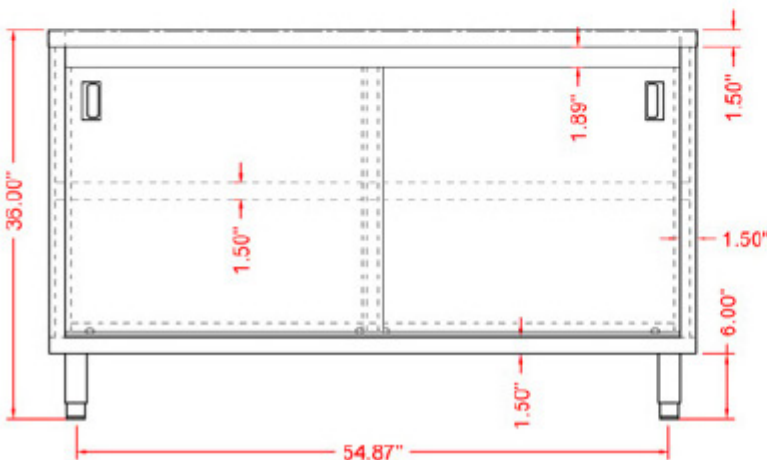

*Product may not be exactly as shown.

TECHNICAL DRAWINGS AND DIMENSIONS FOR

ZANDUCO 24" X 72" WORKTABLE WITH CABINETS AND SLIDING DOORS

ITEM	12000-334
LOAD CAPACITY	350 LBS. / 159 KG.
WEIGHT	159 LBS. / 72 KG.
DIMENSIONS (DWH)	30" X 48" X 36" 762 X 1219.2 X 914.4 MM
GROSS WEIGHT	168 LBS. / 76 KG.
GROSS DIMENSIONS	31" X 31" X 50" 635 X 787.4 X 1968.5 MM

*Product may not be exactly as shown.

TECHNICAL DRAWINGS AND DIMENSIONS FOR

ZANDUCO 30" X 48" WORKTABLE WITH CABINETS AND SLIDING DOORS

ITEM	12000-335
LOAD CAPACITY	380 LBS. / 172 KG.
WEIGHT	190 LBS. / 86 KG.
DIMENSIONS (DWH)	30" X 60" X 36" 762 X 1524 X 914.4 MM
GROSS WEIGHT	199 LBS. / 90 KG.
GROSS DIMENSIONS	31" X 31" X 62" 635 X 787.4 X 1574.8 MM

*Product may not be exactly as shown.

TECHNICAL DRAWINGS AND DIMENSIONS FOR
ZANDUCO 30" X 60" WORKTABLE WITH CABINETS AND SLIDING DOORS

ITEM	12000-336
LOAD CAPACITY	480 LBS. / 217.7 KG.
WEIGHT	219 LBS. / 99 KG.
DIMENSIONS (DWH)	30" X 72" X 36" 762 X 1828.8 X 914.4 MM
GROSS WEIGHT	230 LBS. / 104 KG.
GROSS DIMENSIONS	31" X 31" X 74" 635 X 787.4 X 1879.6 MM

*Product may not be exactly as shown.

TECHNICAL DRAWINGS AND DIMENSIONS FOR
ZANDUCO 30" X 72" WORKTABLE WITH CABINETS AND SLIDING DOORS