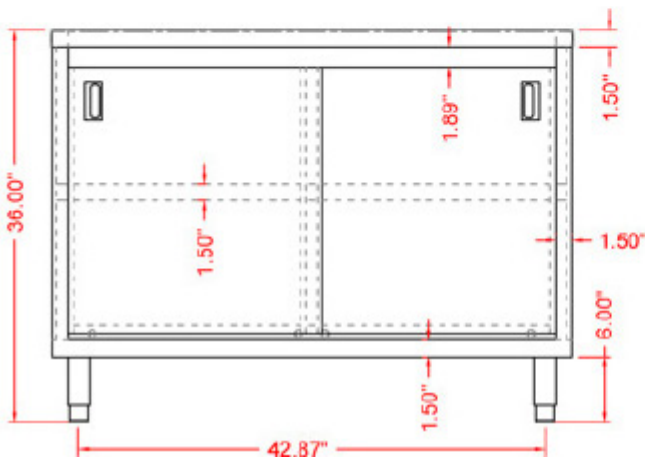

*Product may not be exactly as shown.

TECHNICAL DRAWINGS AND DIMENSIONS FOR
ZANDUCO 24" X 60" WORKTABLE WITH CABINETS AND SLIDING DOORS

ITEM	12000-333
LOAD CAPACITY	480 LBS. / 217.7 KG.
WEIGHT	198 LBS. / 90 KG.
DIMENSIONS (DWH)	24" X 72" X 36" 609.6 X 1828.8 X 914.4 MM
GROSS WEIGHT	207 LBS. / 93.89 KG.
GROSS DIMENSIONS	25" X 31" X 74" 635 X 787.4 X 1879.6 MM

*Product may not be exactly as shown.

TECHNICAL DRAWINGS AND DIMENSIONS FOR

ZANDUCO 24" X 72" WORKTABLE WITH CABINETS AND SLIDING DOORS

ITEM	12000-334
LOAD CAPACITY	350 LBS. / 159 KG.
WEIGHT	159 LBS. / 72 KG.
DIMENSIONS (DWH)	30" X 48" X 36" 762 X 1219.2 X 914.4 MM
GROSS WEIGHT	168 LBS. / 76 KG.
GROSS DIMENSIONS	31" X 31" X 50" 635 X 787.4 X 1968.5 MM

*Product may not be exactly as shown.

TECHNICAL DRAWINGS AND DIMENSIONS FOR

ZANDUCO 30" X 48" WORKTABLE WITH CABINETS AND SLIDING DOORS

ITEM	12000-335
LOAD CAPACITY	380 LBS. / 172 KG.
WEIGHT	190 LBS. / 86 KG.
DIMENSIONS (DWH)	30" X 60" X 36" 762 X 1524 X 914.4 MM
GROSS WEIGHT	199 LBS. / 90 KG.
GROSS DIMENSIONS	31" X 31" X 62" 635 X 787.4 X 1574.8 MM

*Product may not be exactly as shown.

TECHNICAL DRAWINGS AND DIMENSIONS FOR
ZANDUCO 30" X 60" WORKTABLE WITH CABINETS AND SLIDING DOORS

ITEM	12000-336
LOAD CAPACITY	480 LBS. / 217.7 KG.
WEIGHT	219 LBS. / 99 KG.
DIMENSIONS (DWH)	30" X 72" X 36" 762 X 1828.8 X 914.4 MM
GROSS WEIGHT	230 LBS. / 104 KG.
GROSS DIMENSIONS	31" X 31" X 74" 635 X 787.4 X 1879.6 MM