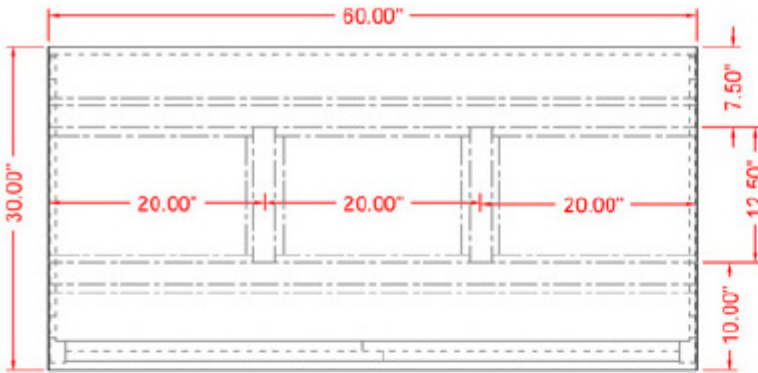

*Product may not be exactly as shown.

TECHNICAL DRAWINGS AND DIMENSIONS FOR

ZANDUCO 24" X 72" WORKTABLE WITH CABINETS AND SLIDING DOORS

ITEM	12000-334
LOAD CAPACITY	350 LBS. / 159 KG.
WEIGHT	159 LBS. / 72 KG.
DIMENSIONS (DWH)	30" X 48" X 36" 762 X 1219.2 X 914.4 MM
GROSS WEIGHT	168 LBS. / 76 KG.
GROSS DIMENSIONS	31" X 31" X 50" 635 X 787.4 X 1968.5 MM

*Product may not be exactly as shown.

TECHNICAL DRAWINGS AND DIMENSIONS FOR

ZANDUCO 30" X 48" WORKTABLE WITH CABINETS AND SLIDING DOORS

ITEM	12000-335
LOAD CAPACITY	380 LBS. / 172 KG.
WEIGHT	190 LBS. / 86 KG.
DIMENSIONS (DWH)	30" X 60" X 36" 762 X 1524 X 914.4 MM
GROSS WEIGHT	199 LBS. / 90 KG.
GROSS DIMENSIONS	31" X 31" X 62" 635 X 787.4 X 1574.8 MM

*Product may not be exactly as shown.

TECHNICAL DRAWINGS AND DIMENSIONS FOR
ZANDUCO 30" X 60" WORKTABLE WITH CABINETS AND SLIDING DOORS

ITEM	12000-336
LOAD CAPACITY	480 LBS. / 217.7 KG.
WEIGHT	219 LBS. / 99 KG.
DIMENSIONS (DWH)	30" X 72" X 36" 762 X 1828.8 X 914.4 MM
GROSS WEIGHT	230 LBS. / 104 KG.
GROSS DIMENSIONS	31" X 31" X 74" 635 X 787.4 X 1879.6 MM

*Product may not be exactly as shown.

TECHNICAL DRAWINGS AND DIMENSIONS FOR
ZANDUCO 30" X 72" WORKTABLE WITH CABINETS AND SLIDING DOORS