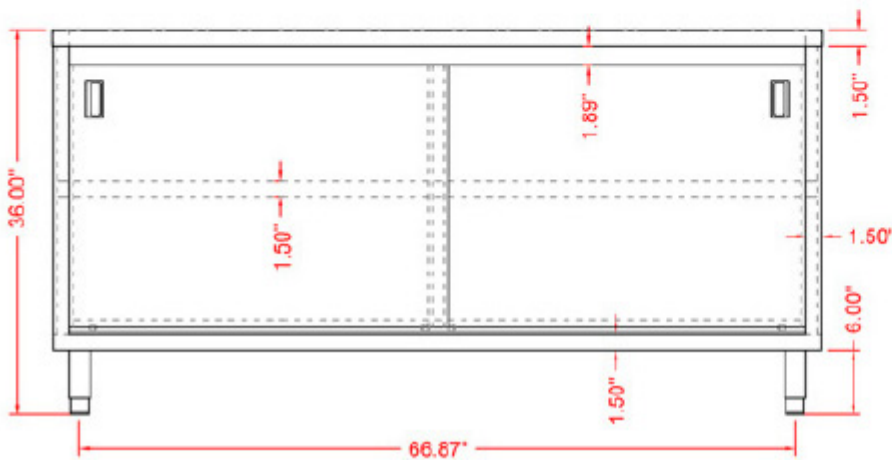

*Product may not be exactly as shown.

TECHNICAL DRAWINGS AND DIMENSIONS FOR
ZANDUCO 24" X 48" WORKTABLE WITH CABINETS AND SLIDING DOORS

ITEM	12000-332
LOAD CAPACITY	380 LBS. / 172 KG.
WEIGHT	168 LBS. / 76 KG.
DIMENSIONS (DWH)	24" X 60" X 36" 609.6 X 1524 X 914.4 MM
GROSS WEIGHT	177 LBS. / 80.3 KG.
GROSS DIMENSIONS	25" X 31" X 62" 635 X 787.4 X 1574.8 MM

*Product may not be exactly as shown.

TECHNICAL DRAWINGS AND DIMENSIONS FOR
ZANDUCO 24" X 60" WORKTABLE WITH CABINETS AND SLIDING DOORS

ITEM	12000-333
LOAD CAPACITY	480 LBS. / 217.7 KG.
WEIGHT	198 LBS. / 90 KG.
DIMENSIONS (DWH)	24" X 72" X 36" 609.6 X 1828.8 X 914.4 MM
GROSS WEIGHT	207 LBS. / 93.89 KG.
GROSS DIMENSIONS	25" X 31" X 74" 635 X 787.4 X 1879.6 MM

*Product may not be exactly as shown.

TECHNICAL DRAWINGS AND DIMENSIONS FOR

ZANDUCO 24" X 72" WORKTABLE WITH CABINETS AND SLIDING DOORS

ITEM	12000-334
LOAD CAPACITY	350 LBS. / 159 KG.
WEIGHT	159 LBS. / 72 KG.
DIMENSIONS (DWH)	30" X 48" X 36" 762 X 1219.2 X 914.4 MM
GROSS WEIGHT	168 LBS. / 76 KG.
GROSS DIMENSIONS	31" X 31" X 50" 635 X 787.4 X 1968.5 MM

*Product may not be exactly as shown.

TECHNICAL DRAWINGS AND DIMENSIONS FOR

ZANDUCO 30" X 48" WORKTABLE WITH CABINETS AND SLIDING DOORS

ITEM	12000-335
LOAD CAPACITY	380 LBS. / 172 KG.
WEIGHT	190 LBS. / 86 KG.
DIMENSIONS (DWH)	30" X 60" X 36" 762 X 1524 X 914.4 MM
GROSS WEIGHT	199 LBS. / 90 KG.
GROSS DIMENSIONS	31" X 31" X 62" 635 X 787.4 X 1574.8 MM