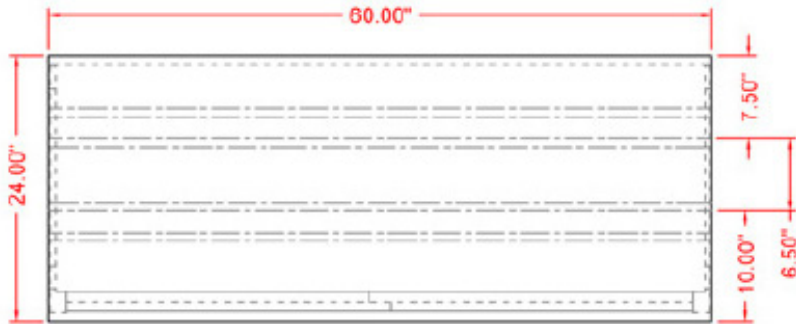

ITEM	12000-331
LOAD CAPACITY	350 lbs. / 159 kg.
WEIGHT	140 lbs. / 63.5 kg.
DIMENSIONS (DWH)	24" x 48" x 36" 609.6 x 1219.2 x 914.4 mm
GROSS WEIGHT	147 LBS. / 66.67 KG.
GROSS DIMENSIONS	25" X 31" X 50" 635 X 787.4 X 1270 MM

*Product may not be exactly as shown.

TECHNICAL DRAWINGS AND DIMENSIONS FOR
ZANDUCO 24" X 48" WORKTABLE WITH CABINETS AND SLIDING DOORS

ITEM	12000-332
LOAD CAPACITY	380 LBS. / 172 KG.
WEIGHT	168 LBS. / 76 KG.
DIMENSIONS (DWH)	24" X 60" X 36" 609.6 X 1524 X 914.4 MM
GROSS WEIGHT	177 LBS. / 80.3 KG.
GROSS DIMENSIONS	25" X 31" X 62" 635 X 787.4 X 1574.8 MM

*Product may not be exactly as shown.

TECHNICAL DRAWINGS AND DIMENSIONS FOR
ZANDUCO 24" X 60" WORKTABLE WITH CABINETS AND SLIDING DOORS

ITEM	12000-333
LOAD CAPACITY	480 LBS. / 217.7 KG.
WEIGHT	198 LBS. / 90 KG.
DIMENSIONS (DWH)	24" X 72" X 36" 609.6 X 1828.8 X 914.4 MM
GROSS WEIGHT	207 LBS. / 93.89 KG.
GROSS DIMENSIONS	25" X 31" X 74" 635 X 787.4 X 1879.6 MM

*Product may not be exactly as shown.

TECHNICAL DRAWINGS AND DIMENSIONS FOR

ZANDUCO 24" X 72" WORKTABLE WITH CABINETS AND SLIDING DOORS

ITEM	12000-334
LOAD CAPACITY	350 LBS. / 159 KG.
WEIGHT	159 LBS. / 72 KG.
DIMENSIONS (DWH)	30" X 48" X 36" 762 X 1219.2 X 914.4 MM
GROSS WEIGHT	168 LBS. / 76 KG.
GROSS DIMENSIONS	31" X 31" X 50" 635 X 787.4 X 1968.5 MM