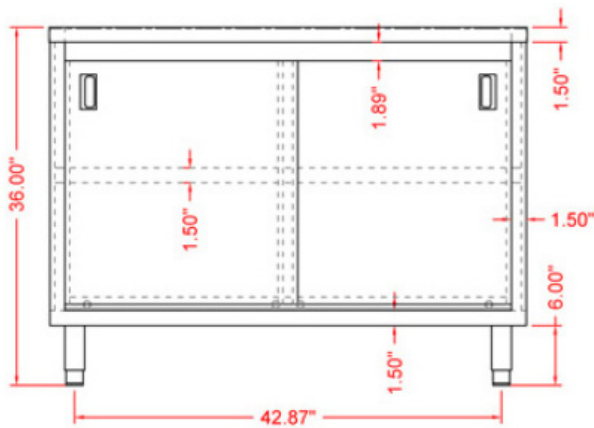

ITEM	12000-331
LOAD CAPACITY	350 lbs. / 159 kg.
WEIGHT	140 lbs. / 63.5 kg.
DIMENSIONS (DWH)	24" x 48" x 36" 609.6 x 1219.2 x 914.4 mm
GROSS WEIGHT	147 LBS. / 66.67 KG.
GROSS DIMENSIONS	25" X 31" X 50" 635 X 787.4 X 1270 MM

*Product may not be exactly as shown.

TECHNICAL DRAWINGS AND DIMENSIONS FOR
ZANDUCO 24" X 48" WORKTABLE WITH CABINETS AND SLIDING DOORS

ITEM	12000-332
LOAD CAPACITY	380 LBS. / 172 KG.
WEIGHT	168 LBS. / 76 KG.
DIMENSIONS (DWH)	24" X 60" X 36" 609.6 X 1524 X 914.4 MM
GROSS WEIGHT	177 LBS. / 80.3 KG.
GROSS DIMENSIONS	25" X 31" X 62" 635 X 787.4 X 1574.8 MM

*Product may not be exactly as shown.

TECHNICAL DRAWINGS AND DIMENSIONS FOR
ZANDUCO 24" X 60" WORKTABLE WITH CABINETS AND SLIDING DOORS

ITEM	12000-333
LOAD CAPACITY	480 LBS. / 217.7 KG.
WEIGHT	198 LBS. / 90 KG.
DIMENSIONS (DWH)	24" X 72" X 36" 609.6 X 1828.8 X 914.4 MM
GROSS WEIGHT	207 LBS. / 93.89 KG.
GROSS DIMENSIONS	25" X 31" X 74" 635 X 787.4 X 1879.6 MM

*Product may not be exactly as shown.

TECHNICAL DRAWINGS AND DIMENSIONS FOR

ZANDUCO 24" X 72" WORKTABLE WITH CABINETS AND SLIDING DOORS

ITEM	12000-334
LOAD CAPACITY	350 LBS. / 159 KG.
WEIGHT	159 LBS. / 72 KG.
DIMENSIONS (DWH)	30" X 48" X 36" 762 X 1219.2 X 914.4 MM
GROSS WEIGHT	168 LBS. / 76 KG.
GROSS DIMENSIONS	31" X 31" X 50" 635 X 787.4 X 1968.5 MM