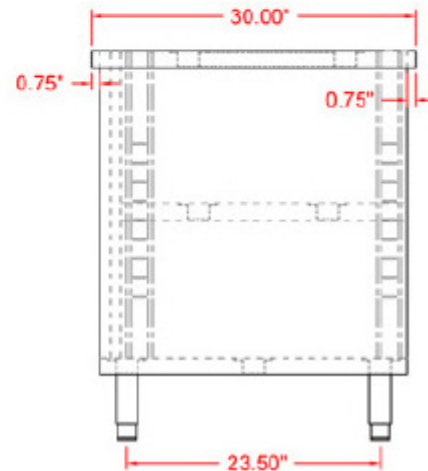

*Product may not be exactly as shown.

TECHNICAL DRAWINGS AND DIMENSIONS FOR

ZANDUCO 24" X 72" WORKTABLE WITH CABINETS AND SLIDING DOORS

ITEM	12000-334
LOAD CAPACITY	350 LBS. / 159 KG.
WEIGHT	159 LBS. / 72 KG.
DIMENSIONS (DWH)	30" X 48" X 36" 762 X 1219.2 X 914.4 MM
GROSS WEIGHT	168 LBS. / 76 KG.
GROSS DIMENSIONS	31" X 31" X 50" 635 X 787.4 X 1968.5 MM

*Product may not be exactly as shown.

TECHNICAL DRAWINGS AND DIMENSIONS FOR

ZANDUCO 30" X 48" WORKTABLE WITH CABINETS AND SLIDING DOORS

ITEM	12000-335
LOAD CAPACITY	380 LBS. / 172 KG.
WEIGHT	190 LBS. / 86 KG.
DIMENSIONS (DWH)	30" X 60" X 36" 762 X 1524 X 914.4 MM
GROSS WEIGHT	199 LBS. / 90 KG.
GROSS DIMENSIONS	31" X 31" X 62" 635 X 787.4 X 1574.8 MM

*Product may not be exactly as shown.

TECHNICAL DRAWINGS AND DIMENSIONS FOR
ZANDUCO 30" X 60" WORKTABLE WITH CABINETS AND SLIDING DOORS

ITEM	12000-336
LOAD CAPACITY	480 LBS. / 217.7 KG.
WEIGHT	219 LBS. / 99 KG.
DIMENSIONS (DWH)	30" X 72" X 36" 762 X 1828.8 X 914.4 MM
GROSS WEIGHT	230 LBS. / 104 KG.
GROSS DIMENSIONS	31" X 31" X 74" 635 X 787.4 X 1879.6 MM

*Product may not be exactly as shown.

TECHNICAL DRAWINGS AND DIMENSIONS FOR
ZANDUCO 30" X 72" WORKTABLE WITH CABINETS AND SLIDING DOORS