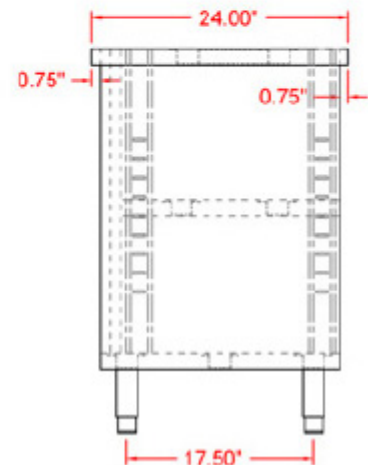

*Product may not be exactly as shown.

TECHNICAL DRAWINGS AND DIMENSIONS FOR
ZANDUCO 24" X 48" WORKTABLE WITH CABINETS AND SLIDING DOORS

ITEM	12000-332
LOAD CAPACITY	380 LBS. / 172 KG.
WEIGHT	168 LBS. / 76 KG.
DIMENSIONS (DWH)	24" X 60" X 36" 609.6 X 1524 X 914.4 MM
GROSS WEIGHT	177 LBS. / 80.3 KG.
GROSS DIMENSIONS	25" X 31" X 62" 635 X 787.4 X 1574.8 MM

*Product may not be exactly as shown.

TECHNICAL DRAWINGS AND DIMENSIONS FOR
ZANDUCO 24" X 60" WORKTABLE WITH CABINETS AND SLIDING DOORS

ITEM	12000-333
LOAD CAPACITY	480 LBS. / 217.7 KG.
WEIGHT	198 LBS. / 90 KG.
DIMENSIONS (DWH)	24" X 72" X 36" 609.6 X 1828.8 X 914.4 MM
GROSS WEIGHT	207 LBS. / 93.89 KG.
GROSS DIMENSIONS	25" X 31" X 74" 635 X 787.4 X 1879.6 MM

*Product may not be exactly as shown.

TECHNICAL DRAWINGS AND DIMENSIONS FOR

ZANDUCO 24" X 72" WORKTABLE WITH CABINETS AND SLIDING DOORS

ITEM	12000-334
LOAD CAPACITY	350 LBS. / 159 KG.
WEIGHT	159 LBS. / 72 KG.
DIMENSIONS (DWH)	30" X 48" X 36" 762 X 1219.2 X 914.4 MM
GROSS WEIGHT	168 LBS. / 76 KG.
GROSS DIMENSIONS	31" X 31" X 50" 635 X 787.4 X 1968.5 MM

*Product may not be exactly as shown.

TECHNICAL DRAWINGS AND DIMENSIONS FOR

ZANDUCO 30" X 48" WORKTABLE WITH CABINETS AND SLIDING DOORS

ITEM	12000-335
LOAD CAPACITY	380 LBS. / 172 KG.
WEIGHT	190 LBS. / 86 KG.
DIMENSIONS (DWH)	30" X 60" X 36" 762 X 1524 X 914.4 MM
GROSS WEIGHT	199 LBS. / 90 KG.
GROSS DIMENSIONS	31" X 31" X 62" 635 X 787.4 X 1574.8 MM