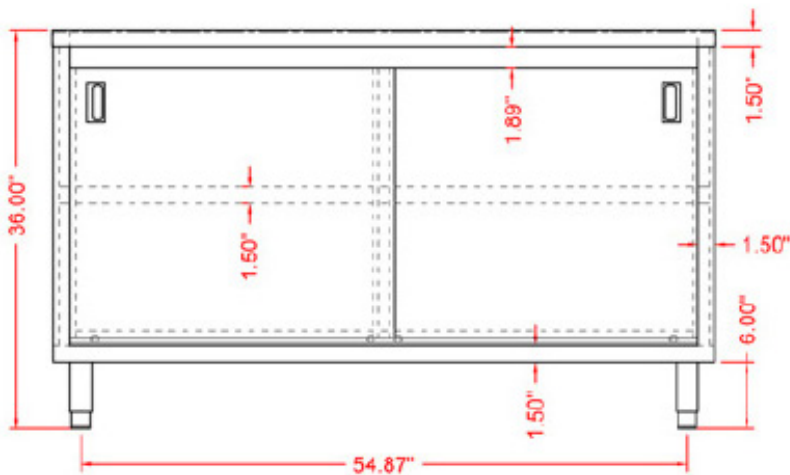

ITEM	12000-331
LOAD CAPACITY	350 lbs. / 159 kg.
WEIGHT	140 lbs. / 63.5 kg.
DIMENSIONS (DWH)	24" x 48" x 36" 609.6 x 1219.2 x 914.4 mm
GROSS WEIGHT	147 LBS. / 66.67 KG.
GROSS DIMENSIONS	25" X 31" X 50" 635 X 787.4 X 1270 MM

*Product may not be exactly as shown.

TECHNICAL DRAWINGS AND DIMENSIONS FOR
ZANDUCO 24" X 48" WORKTABLE WITH CABINETS AND SLIDING DOORS

ITEM	12000-332
LOAD CAPACITY	380 LBS. / 172 KG.
WEIGHT	168 LBS. / 76 KG.
DIMENSIONS (DWH)	24" X 60" X 36" 609.6 X 1524 X 914.4 MM
GROSS WEIGHT	177 LBS. / 80.3 KG.
GROSS DIMENSIONS	25" X 31" X 62" 635 X 787.4 X 1574.8 MM

*Product may not be exactly as shown.

TECHNICAL DRAWINGS AND DIMENSIONS FOR
ZANDUCO 24" X 60" WORKTABLE WITH CABINETS AND SLIDING DOORS

ITEM	12000-333
LOAD CAPACITY	480 LBS. / 217.7 KG.
WEIGHT	198 LBS. / 90 KG.
DIMENSIONS (DWH)	24" X 72" X 36" 609.6 X 1828.8 X 914.4 MM
GROSS WEIGHT	207 LBS. / 93.89 KG.
GROSS DIMENSIONS	25" X 31" X 74" 635 X 787.4 X 1879.6 MM

*Product may not be exactly as shown.

TECHNICAL DRAWINGS AND DIMENSIONS FOR

ZANDUCO 24" X 72" WORKTABLE WITH CABINETS AND SLIDING DOORS

ITEM	12000-334
LOAD CAPACITY	350 LBS. / 159 KG.
WEIGHT	159 LBS. / 72 KG.
DIMENSIONS (DWH)	30" X 48" X 36" 762 X 1219.2 X 914.4 MM
GROSS WEIGHT	168 LBS. / 76 KG.
GROSS DIMENSIONS	31" X 31" X 50" 635 X 787.4 X 1968.5 MM