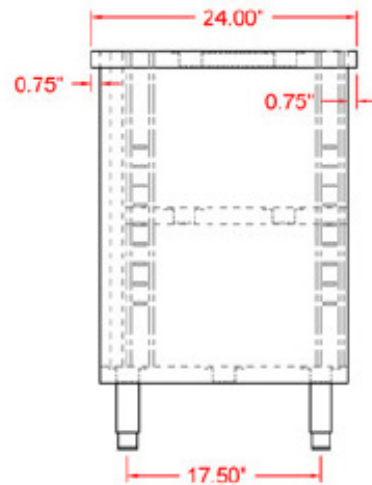

ITEM	12000-331
LOAD CAPACITY	350 lbs. / 159 kg.
WEIGHT	140 lbs. / 63.5 kg.
DIMENSIONS (DWH)	24" x 48" x 36" 609.6 x 1219.2 x 914.4 mm
GROSS WEIGHT	147 LBS. / 66.67 KG.
GROSS DIMENSIONS	25" X 31" X 50" 635 X 787.4 X 1270 MM

*Product may not be exactly as shown.

TECHNICAL DRAWINGS AND DIMENSIONS FOR
ZANDUCO 24" X 48" WORKTABLE WITH CABINETS AND SLIDING DOORS

ITEM	12000-332
LOAD CAPACITY	380 LBS. / 172 KG.
WEIGHT	168 LBS. / 76 KG.
DIMENSIONS (DWH)	24" X 60" X 36" 609.6 X 1524 X 914.4 MM
GROSS WEIGHT	177 LBS. / 80.3 KG.
GROSS DIMENSIONS	25" X 31" X 62" 635 X 787.4 X 1574.8 MM

*Product may not be exactly as shown.

TECHNICAL DRAWINGS AND DIMENSIONS FOR
ZANDUCO 24" X 60" WORKTABLE WITH CABINETS AND SLIDING DOORS

ITEM	12000-333
LOAD CAPACITY	480 LBS. / 217.7 KG.
WEIGHT	198 LBS. / 90 KG.
DIMENSIONS (DWH)	24" X 72" X 36" 609.6 X 1828.8 X 914.4 MM
GROSS WEIGHT	207 LBS. / 93.89 KG.
GROSS DIMENSIONS	25" X 31" X 74" 635 X 787.4 X 1879.6 MM

*Product may not be exactly as shown.

TECHNICAL DRAWINGS AND DIMENSIONS FOR

ZANDUCO 24" X 72" WORKTABLE WITH CABINETS AND SLIDING DOORS

ITEM	12000-334
LOAD CAPACITY	350 LBS. / 159 KG.
WEIGHT	159 LBS. / 72 KG.
DIMENSIONS (DWH)	30" X 48" X 36" 762 X 1219.2 X 914.4 MM
GROSS WEIGHT	168 LBS. / 76 KG.
GROSS DIMENSIONS	31" X 31" X 50" 635 X 787.4 X 1968.5 MM