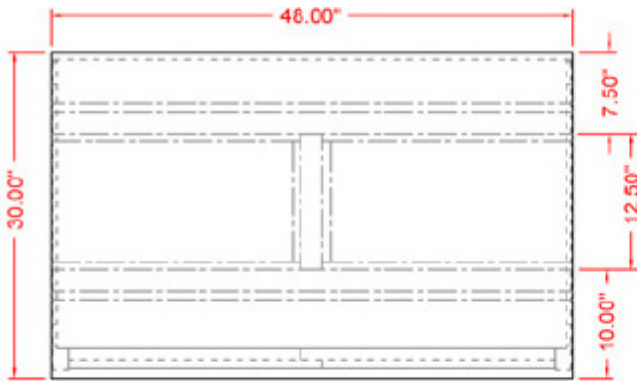

*Product may not be exactly as shown.

TECHNICAL DRAWINGS AND DIMENSIONS FOR
ZANDUCO 24" X 60" WORKTABLE WITH CABINETS AND SLIDING DOORS

ITEM	12000-333
LOAD CAPACITY	480 LBS. / 217.7 KG.
WEIGHT	198 LBS. / 90 KG.
DIMENSIONS (DWH)	24" X 72" X 36" 609.6 X 1828.8 X 914.4 MM
GROSS WEIGHT	207 LBS. / 93.89 KG.
GROSS DIMENSIONS	25" X 31" X 74" 635 X 787.4 X 1879.6 MM

*Product may not be exactly as shown.

TECHNICAL DRAWINGS AND DIMENSIONS FOR

ZANDUCO 24" X 72" WORKTABLE WITH CABINETS AND SLIDING DOORS

ITEM	12000-334
LOAD CAPACITY	350 LBS. / 159 KG.
WEIGHT	159 LBS. / 72 KG.
DIMENSIONS (DWH)	30" X 48" X 36" 762 X 1219.2 X 914.4 MM
GROSS WEIGHT	168 LBS. / 76 KG.
GROSS DIMENSIONS	31" X 31" X 50" 635 X 787.4 X 1968.5 MM

*Product may not be exactly as shown.

TECHNICAL DRAWINGS AND DIMENSIONS FOR

ZANDUCO 30" X 48" WORKTABLE WITH CABINETS AND SLIDING DOORS

ITEM	12000-335
LOAD CAPACITY	380 LBS. / 172 KG.
WEIGHT	190 LBS. / 86 KG.
DIMENSIONS (DWH)	30" X 60" X 36" 762 X 1524 X 914.4 MM
GROSS WEIGHT	199 LBS. / 90 KG.
GROSS DIMENSIONS	31" X 31" X 62" 635 X 787.4 X 1574.8 MM

*Product may not be exactly as shown.

TECHNICAL DRAWINGS AND DIMENSIONS FOR
ZANDUCO 30" X 60" WORKTABLE WITH CABINETS AND SLIDING DOORS

ITEM	12000-336
LOAD CAPACITY	480 LBS. / 217.7 KG.
WEIGHT	219 LBS. / 99 KG.
DIMENSIONS (DWH)	30" X 72" X 36" 762 X 1828.8 X 914.4 MM
GROSS WEIGHT	230 LBS. / 104 KG.
GROSS DIMENSIONS	31" X 31" X 74" 635 X 787.4 X 1879.6 MM