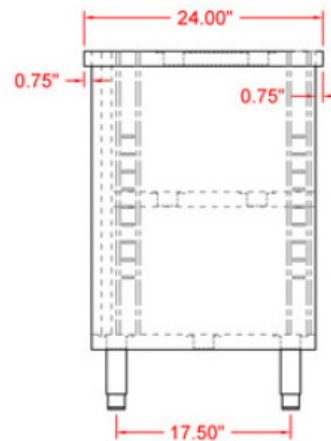

ITEM	12000-331
LOAD CAPACITY	350 lbs. / 159 kg.
WEIGHT	140 lbs. / 63.5 kg.
DIMENSIONS (DWH)	24" x 48" x 36" 609.6 x 1219.2 x 914.4 mm
GROSS WEIGHT	147 LBS. / 66.67 KG.
GROSS DIMENSIONS	25" X 31" X 50" 635 X 787.4 X 1270 MM

*Product may not be exactly as shown.

TECHNICAL DRAWINGS AND DIMENSIONS FOR
ZANDUCO 24" X 48" WORKTABLE WITH CABINETS AND SLIDING DOORS

ITEM	12000-332
LOAD CAPACITY	380 LBS. / 172 KG.
WEIGHT	168 LBS. / 76 KG.
DIMENSIONS (DWH)	24" X 60" X 36" 609.6 X 1524 X 914.4 MM
GROSS WEIGHT	177 LBS. / 80.3 KG.
GROSS DIMENSIONS	25" X 31" X 62" 635 X 787.4 X 1574.8 MM

*Product may not be exactly as shown.

TECHNICAL DRAWINGS AND DIMENSIONS FOR
ZANDUCO 24" X 60" WORKTABLE WITH CABINETS AND SLIDING DOORS

ITEM	12000-333
LOAD CAPACITY	480 LBS. / 217.7 KG.
WEIGHT	198 LBS. / 90 KG.
DIMENSIONS (DWH)	24" X 72" X 36" 609.6 X 1828.8 X 914.4 MM
GROSS WEIGHT	207 LBS. / 93.89 KG.
GROSS DIMENSIONS	25" X 31" X 74" 635 X 787.4 X 1879.6 MM

*Product may not be exactly as shown.

TECHNICAL DRAWINGS AND DIMENSIONS FOR

ZANDUCO 24" X 72" WORKTABLE WITH CABINETS AND SLIDING DOORS

ITEM	12000-334
LOAD CAPACITY	350 LBS. / 159 KG.
WEIGHT	159 LBS. / 72 KG.
DIMENSIONS (DWH)	30" X 48" X 36" 762 X 1219.2 X 914.4 MM
GROSS WEIGHT	168 LBS. / 76 KG.
GROSS DIMENSIONS	31" X 31" X 50" 635 X 787.4 X 1968.5 MM