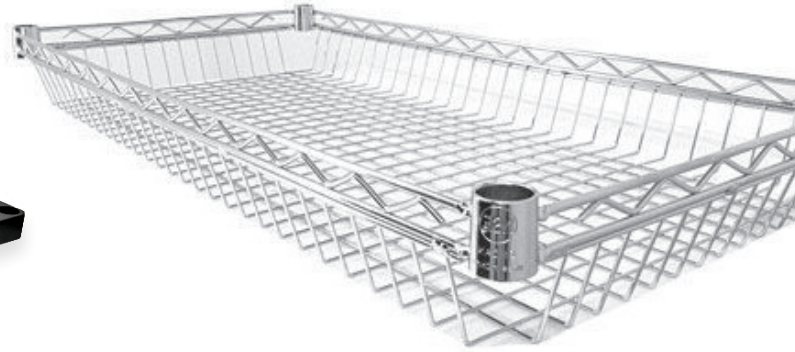

Chrome Shelves and Accessories

The perfect choice for keeping stock within reach. Turn unused space into a neatly organized storage center adaptable to specific needs. The open wire construction maximizes light and circulation of air to keep stored items dry and ventilated. Our shelves are constructed sturdily and welded to endure tough everyday handling.

180 DAYS
WARRANTY

PARTS & LABOUR

SHELF SIZES

SKU	DESCRIPTION	SKU	DESCRIPTION
50000-132	Chrome Shelf 14" x 24"	50000-073	Chrome Shelf 21" x 24"
50000-133	Chrome Shelf 14" x 30"	50000-074	Chrome Shelf 21" x 30"
50000-134	Chrome Shelf 14" x 36"	50000-075	Chrome Shelf 21" x 36"
50000-135	Chrome Shelf 14" x 42"	50000-076	Chrome Shelf 21" x 42"
50000-136	Chrome Shelf 14" x 48"	50000-077	Chrome Shelf 21" x 48"
50000-137	Chrome Shelf 14" x 54"	50000-078	Chrome Shelf 21" x 54"
50000-024	Chrome Shelf 14" x 60"	50000-079	Chrome Shelf 21" x 60"
50000-025	Chrome Shelf 14" x 72"	50000-080	Chrome Shelf 21" x 72"
50000-026	Chrome Shelf 18" x 24"	50000-034	Chrome Shelf 24" x 24"
50000-027	Chrome Shelf 18" x 30"	50000-035	Chrome Shelf 24" x 30"
50000-028	Chrome Shelf 18" x 36"	50000-036	Chrome Shelf 24" x 36"
50000-029	Chrome Shelf 18" x 42"	50000-037	Chrome Shelf 24" x 42"
50000-030	Chrome Shelf 18" x 48"	50000-038	Chrome Shelf 24" x 48"
50000-031	Chrome Shelf 18" x 54"	50000-039	Chrome Shelf 24" x 54"
50000-032	Chrome Shelf 18" x 60"	50000-040	Chrome Shelf 24" x 60"
50000-033	Chrome Shelf 18" x 72"	50000-041	Chrome Shelf 24" x 72"
89000-019	Slanted Merchandising Chrome Wire Shelving 18" x 24"	89000-022	Slanted Merchandising Chrome Wire Shelving 24" x 36"
89000-020	Slanted Merchandising Chrome Wire Shelving 18" x 36"	89000-023	Slanted Merchandising Chrome Wire Shelving 24" x 48"
89000-021	Slanted Merchandising Chrome Wire Shelving 18" x 48"	89000-024	Slanted Merchandising Chrome Wire Shelving 24" x 60"
		89000-025	Slanted Merchandising Chrome Wire Shelving 24" x 72"