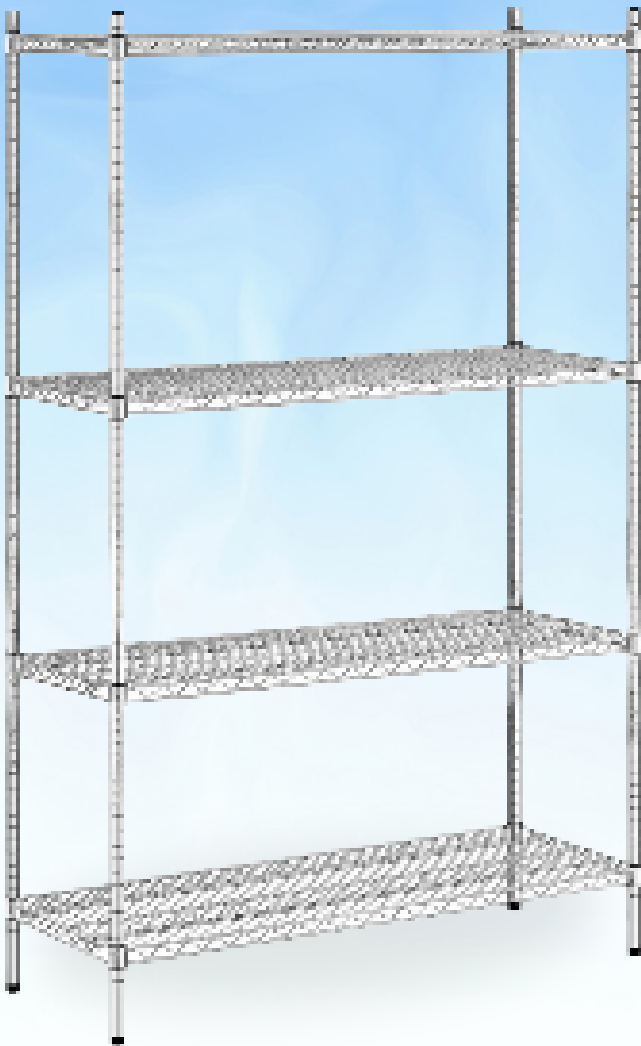

Chrome Shelves and Accessories

The perfect choice for keeping stock within reach. Turn unused space into a neatly organized storage center adaptable to specific needs. The open wire construction maximizes light and circulation of air to keep stored items dry and ventilated. Our shelves are constructed sturdily and welded to endure tough everyday handling.

180 DAYS
WARRANTY

PARTS & LABOUR

SHELF SIZES

SKU	DESCRIPTION	SKU	DESCRIPTION
50000-132	Chrome Shelf 14" x 24"	50000-073	Chrome Shelf 21" x 24"
50000-133	Chrome Shelf 14" x 30"	50000-074	Chrome Shelf 21" x 30"
50000-134	Chrome Shelf 14" x 36"	50000-075	Chrome Shelf 21" x 36"
50000-135	Chrome Shelf 14" x 42"	50000-076	Chrome Shelf 21" x 42"
50000-136	Chrome Shelf 14" x 48"	50000-077	Chrome Shelf 21" x 48"
50000-137	Chrome Shelf 14" x 54"	50000-078	Chrome Shelf 21" x 54"
50000-024	Chrome Shelf 14" x 60"	50000-079	Chrome Shelf 21" x 60"
50000-025	Chrome Shelf 14" x 72"	50000-080	Chrome Shelf 21" x 72"
50000-026	Chrome Shelf 18" x 24"	50000-034	Chrome Shelf 24" x 24"
50000-027	Chrome Shelf 18" x 30"	50000-035	Chrome Shelf 24" x 30"
50000-028	Chrome Shelf 18" x 36"	50000-036	Chrome Shelf 24" x 36"
50000-029	Chrome Shelf 18" x 42"	50000-037	Chrome Shelf 24" x 42"
50000-030	Chrome Shelf 18" x 48"	50000-038	Chrome Shelf 24" x 48"
50000-031	Chrome Shelf 18" x 54"	50000-039	Chrome Shelf 24" x 54"
50000-032	Chrome Shelf 18" x 60"	50000-040	Chrome Shelf 24" x 60"
50000-033	Chrome Shelf 18" x 72"	50000-041	Chrome Shelf 24" x 72"
89000-019	Slanted Merchandising Chrome Wire Shelving 18" x 24"	89000-022	Slanted Merchandising Chrome Wire Shelving 24" x 36"
89000-020	Slanted Merchandising Chrome Wire Shelving 18" x 36"	89000-023	Slanted Merchandising Chrome Wire Shelving 24" x 48"
89000-021	Slanted Merchandising Chrome Wire Shelving 18" x 48"	89000-024	Slanted Merchandising Chrome Wire Shelving 24" x 60"
		89000-025	Slanted Merchandising Chrome Wire Shelving 24" x 72"